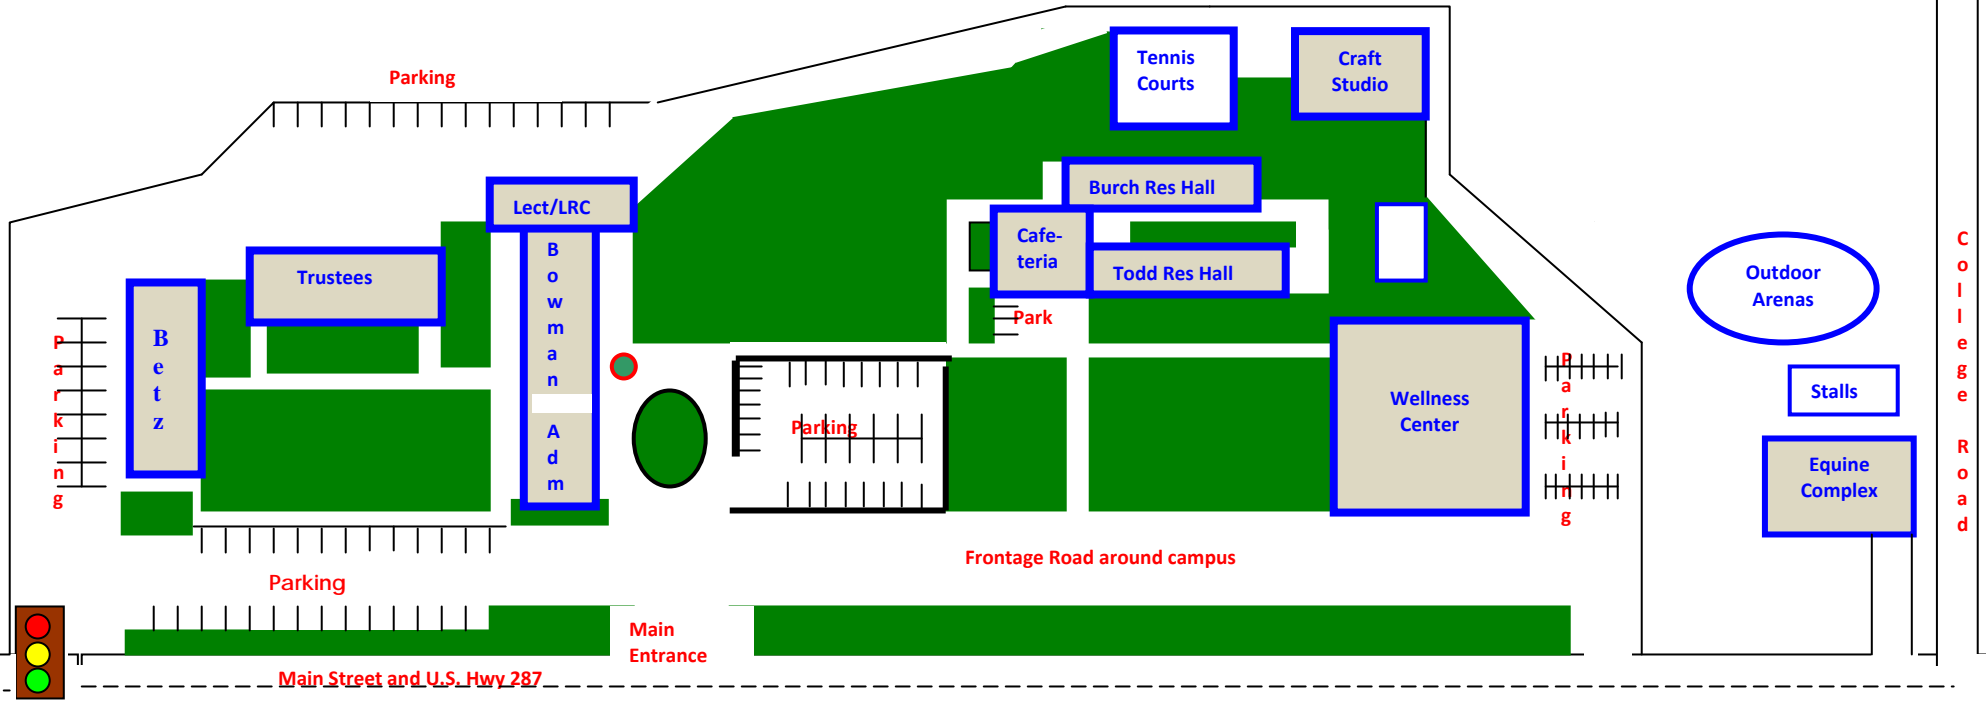

# Lamar Community College Campus Map

Willow Creek

Parking

Parking

Trustees

Betz

Lect/LRC

Bowman

Adm

Main Entrance

Parking

Park

Tennis Courts

Craft Studio

Burch Res Hall

Cafeteria

Todd Res Hall

Wellness Center

Parking

Outdoor Arenas

Stalls

Equine Complex

Frontage Road around campus

Main Street and U.S. Hwy 287