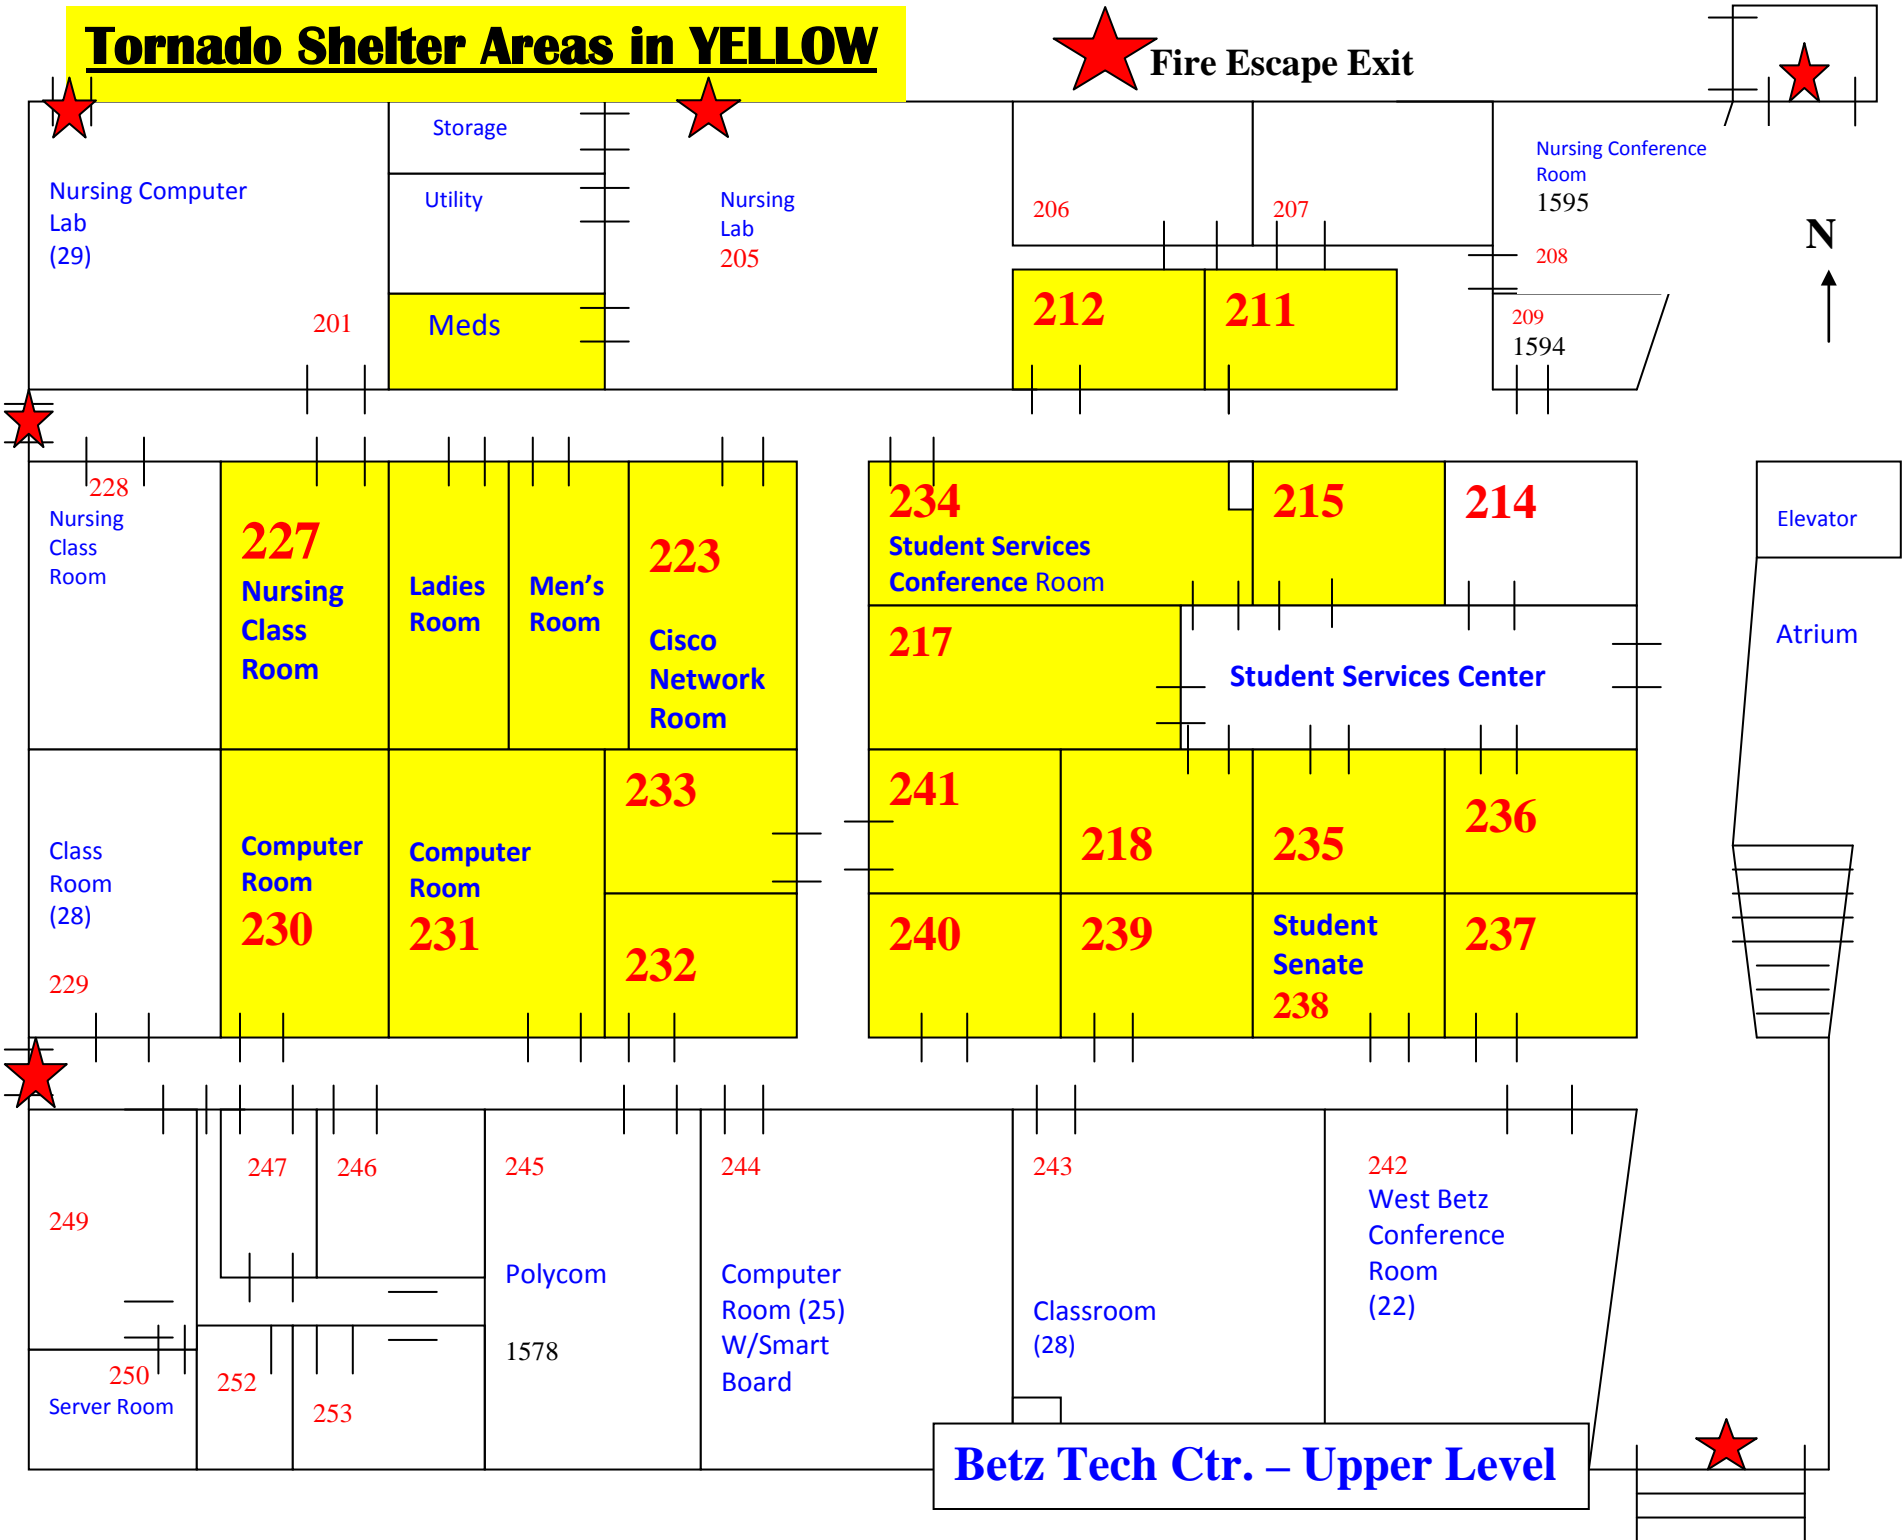

# Tornado Shelter Areas in YELLOW

 Fire Escape Exit

**Betz Tech Ctr. – Upper Level**