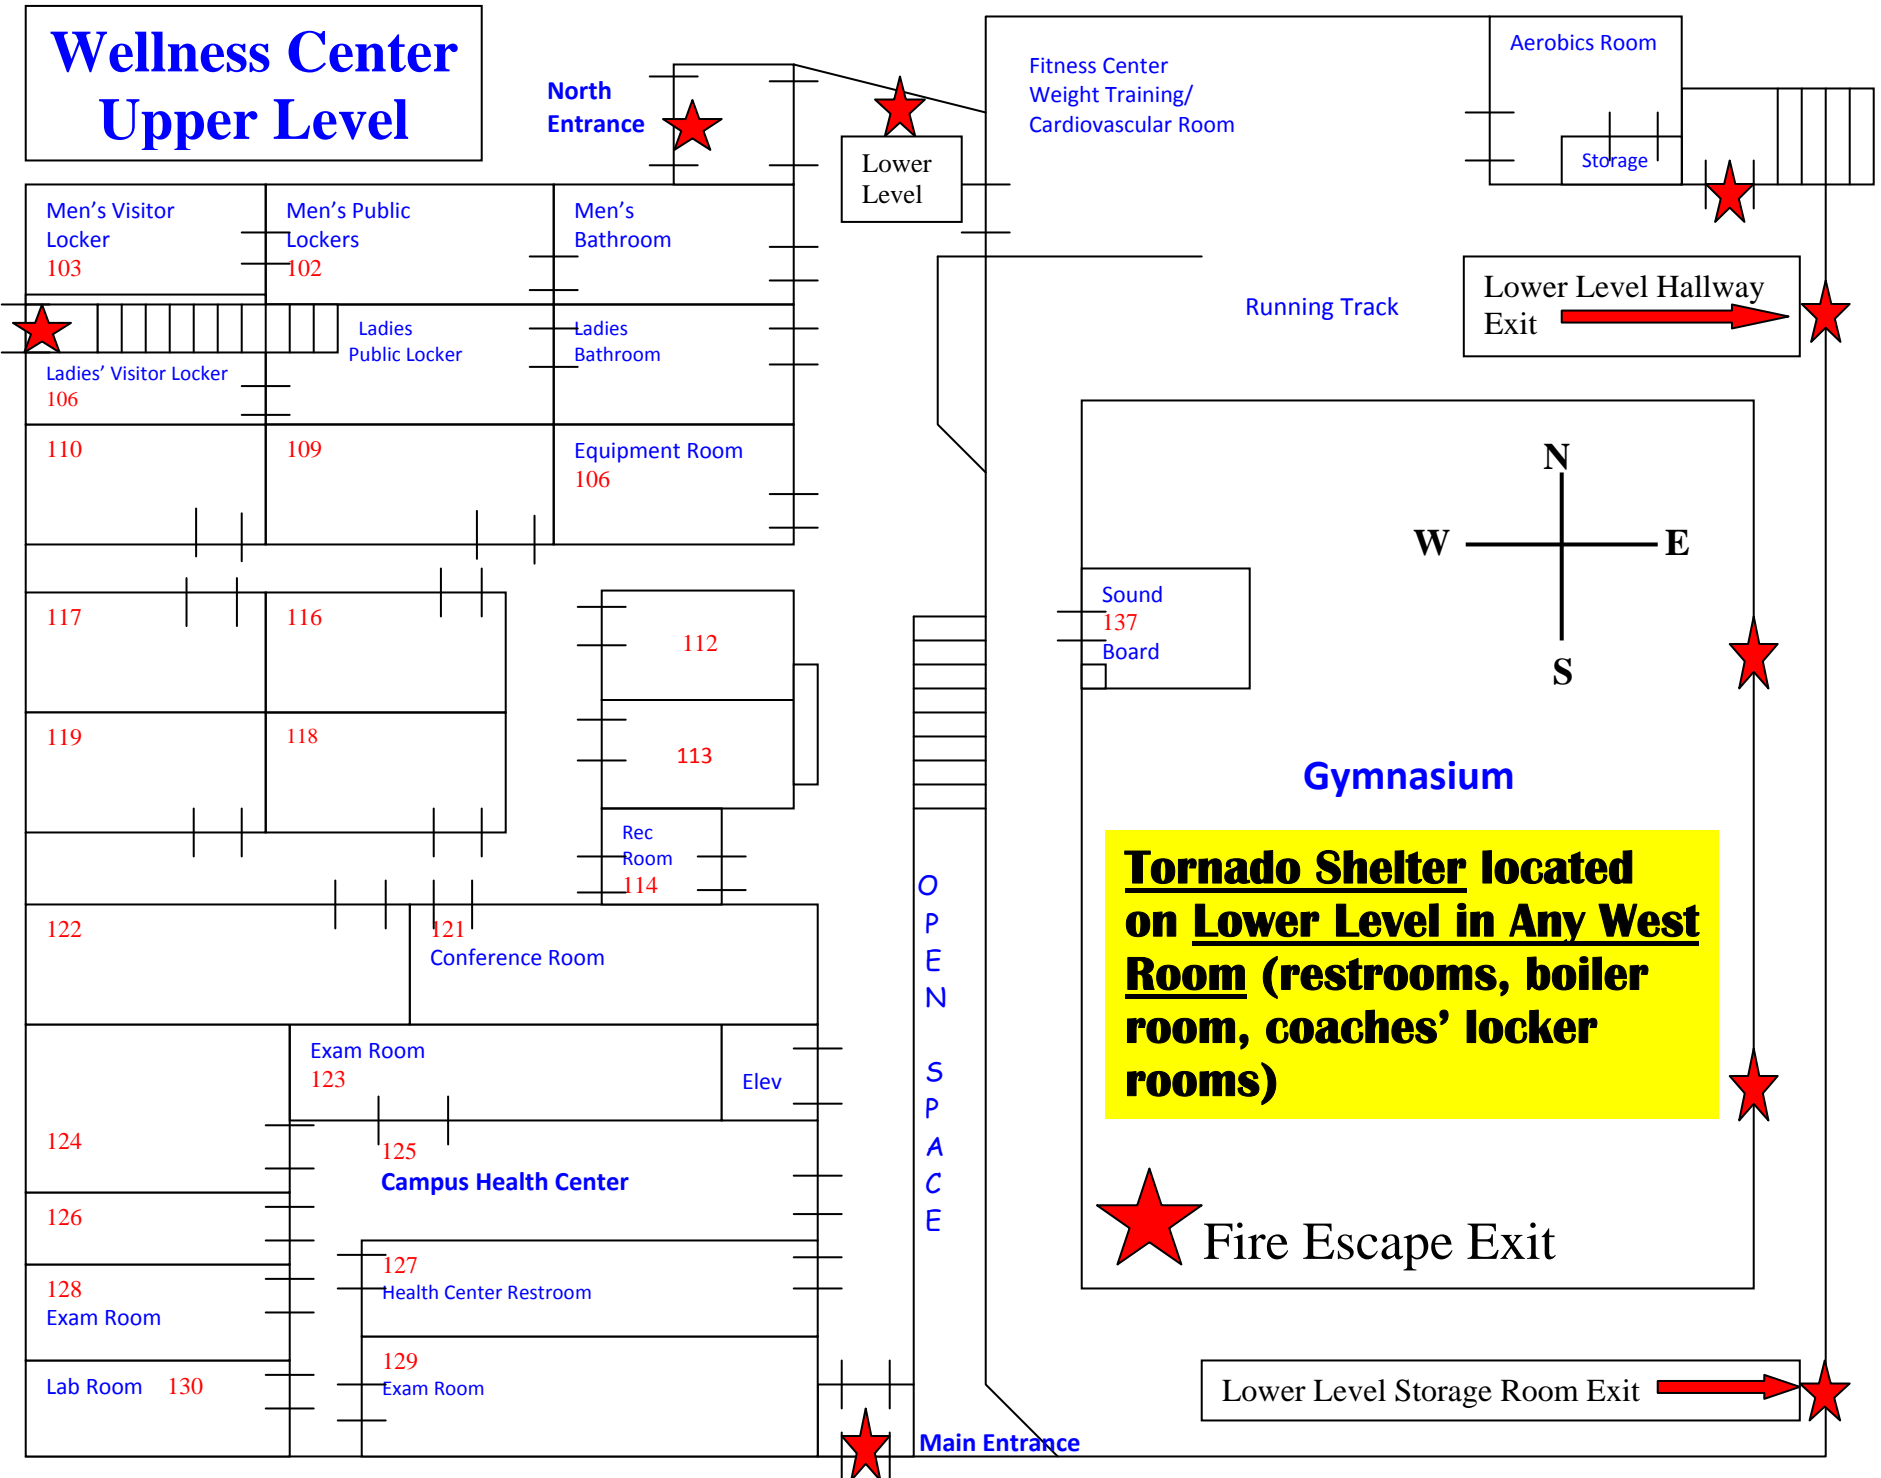

# Wellness Center Upper Level

**Tornado Shelter located on Lower Level in Any West Room (restrooms, boiler room, coaches' locker rooms)**

 **Fire Escape Exit**

Lower Level Storage Room Exit 

**Main Entrance**